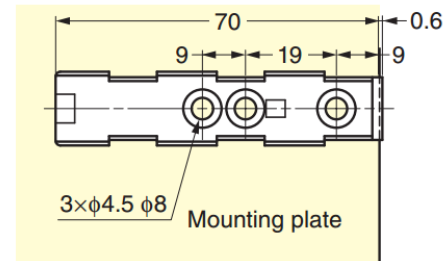

Installation

Part No.	Finish / Colour
GDSN9000	Paint, Grey
GDSB9000	Black