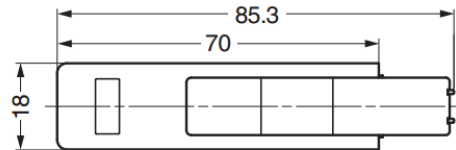

GDS Cabinet Damper

Features

- Enables soft-close for swing doors
- For full overlay
- Can be used with **GACC-DAM** to support half overlay and inset type doors

Material

- ABS, grey or black

Notes

- Support plate **GACC-DAM** sold separately

Installation

Part No.	Finish / Colour
GDSN9000	Paint, Grey
GDSB9000	Black