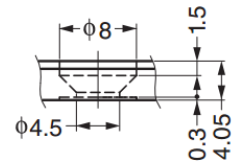

Installation

Part No.	Finish / Colour
GDSN9000	Paint, Grey
GDSB9000	Black