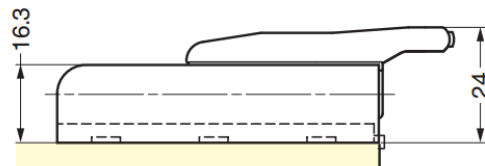

Installation

Part No.	Finish / Colour
GDSN9000	Paint, Grey
GDSB9000	Black