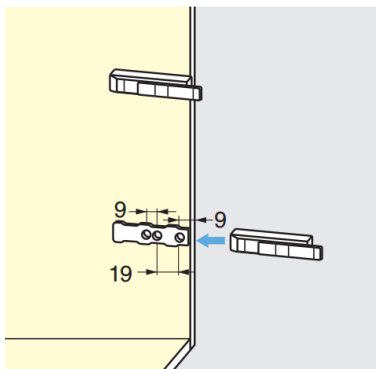

GDS Cabinet Damper

Features

- Enables soft-close for swing doors
- For full overlay
- Can be used with **GACC-DAM** to support half overlay and inset type doors

Material

- ABS, grey or black

Notes

- Support plate **GACC-DAM** sold separately

Installation

Part No.	Finish / Colour
GDSN9000	Paint, Grey
GDSB9000	Black